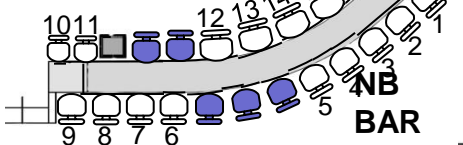

DJ Booth

South Bar

SBOOTH
1-4 5-8 9-12

Handicap Holds

Serv term

Serv term

End Stage 5M
Stage

Standing room only main floor

Serv term

Main Bar

EXIT

North Bar

NBOOTH
1-4 5-8 9-12

Serv term

Serv term

ENTER