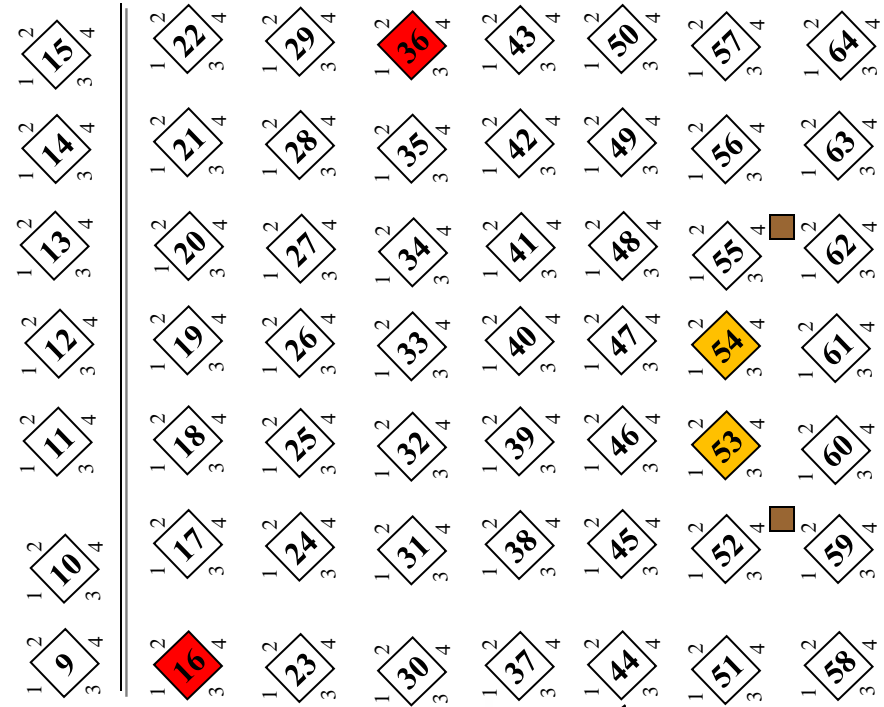

DJ Booth

South Bar

SBOOTH
1-4 5-8 9-12

Handicap Holds

Serv term

Serv term

End Stage 5M
Stage

Standing room only main floor

Serv term

Main Bar

EXIT

North Bar

NBOOTH
1-4 5-8 9-12

Serv term

Serv term

ENTER