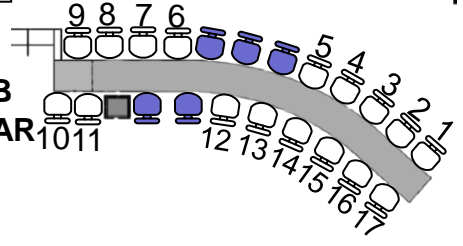

DJ Booth

South Bar

SBOOTH
1-4 5-8 9-12

Handicap Holds

Serv term

Serv term

End Stage 5M
Stage

Standing room only main floor

Serv term

Main Bar

EXIT

North Bar

NBOOTH
1-4 5-8 9-12

Serv term

Serv term

ENTER